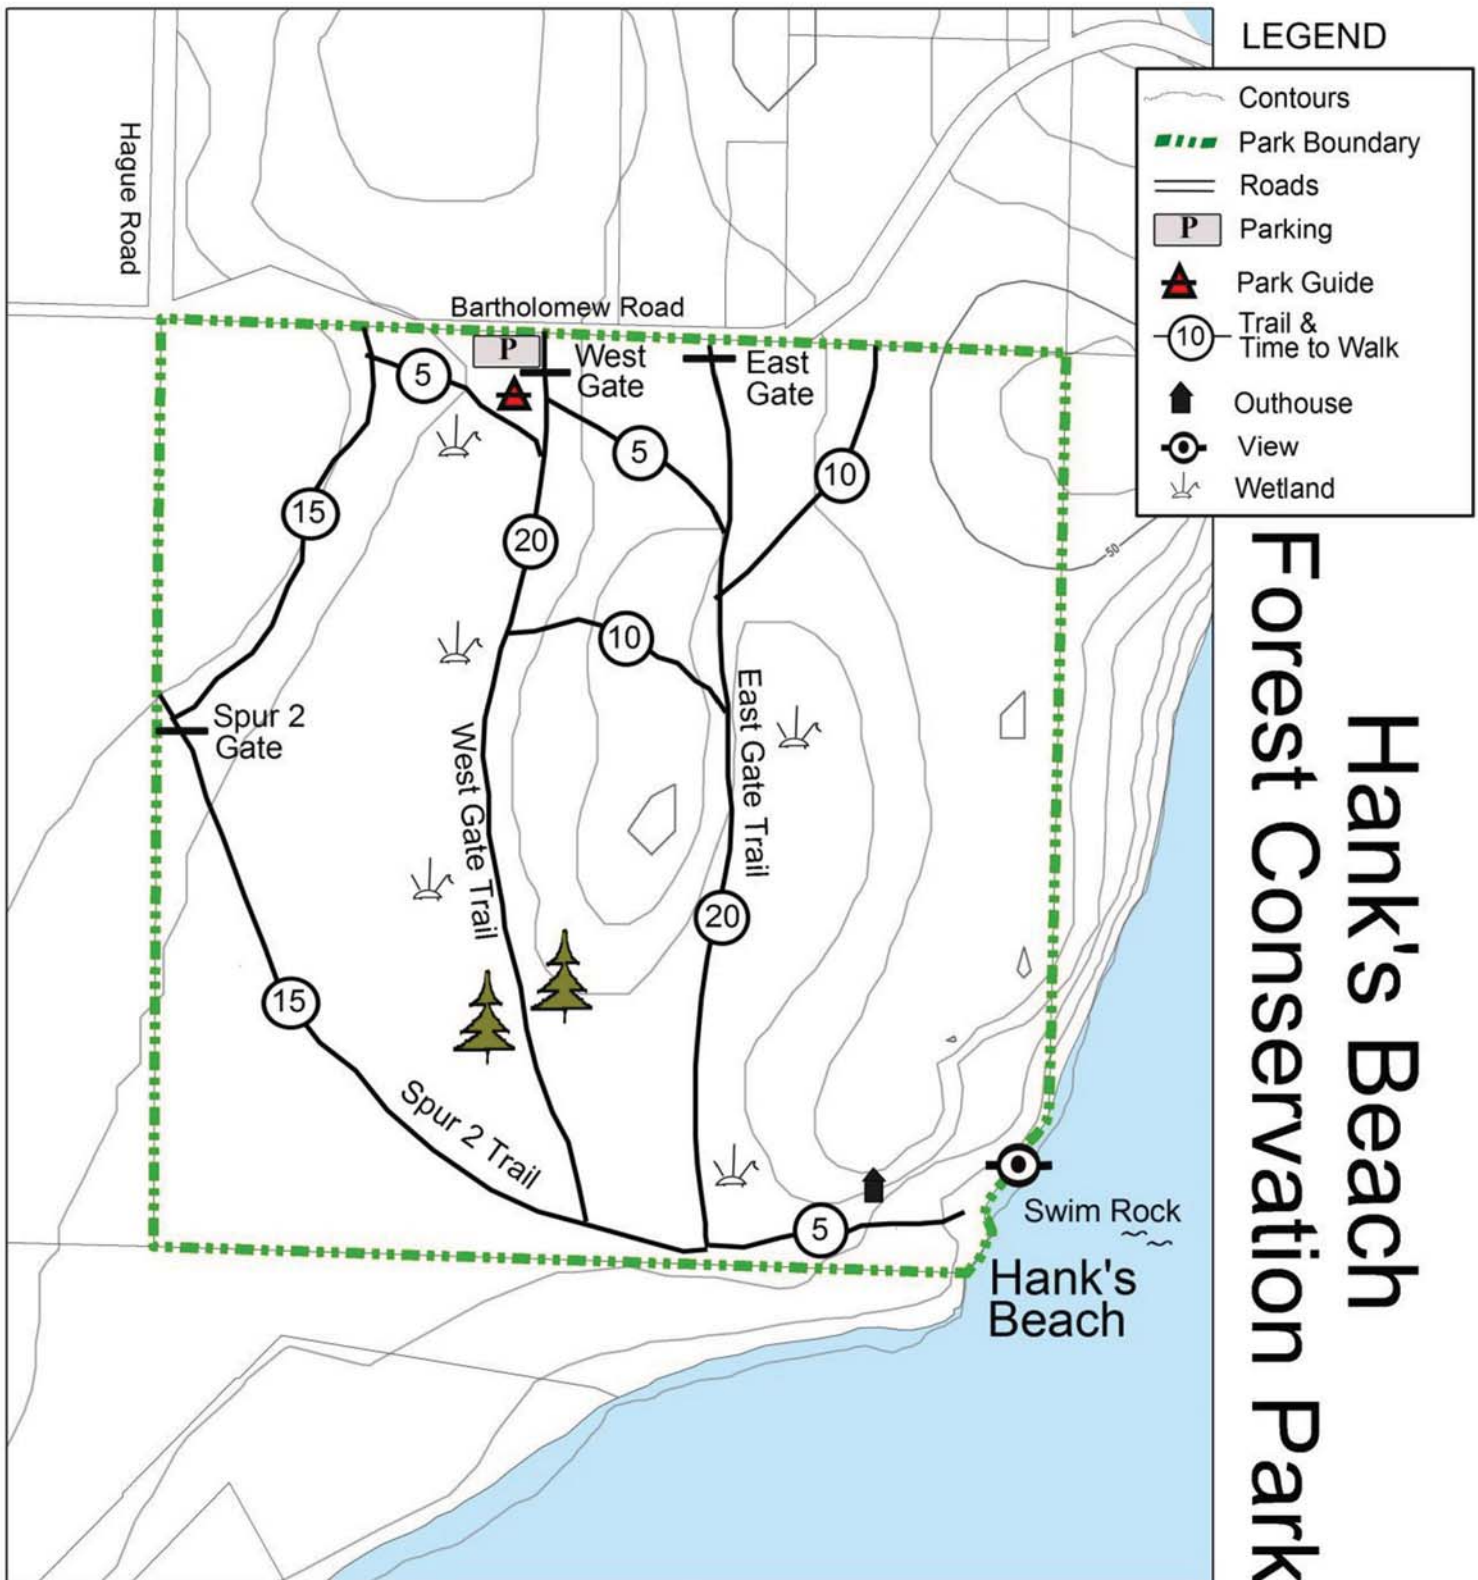

HANK'S BEACH FOREST CONSERVATION PARK – Strathcona Regional District

LEGEND

- Contours
- Park Boundary
- Roads
- Parking
- Park Guide
- Trail & Time to Walk
- Outhouse
- View
- Wetland

**Hank's Beach  
Forest Conservation Park**

PLEASE... STAY ON TRAILS - REDUCE WILDLIFE CONFLICT; KEEP DOGS ON LEASH  
 PACK OUT WHAT YOU PACK IN – NO CAMPING & NO FIRES ALLOWED AT ANY TIME