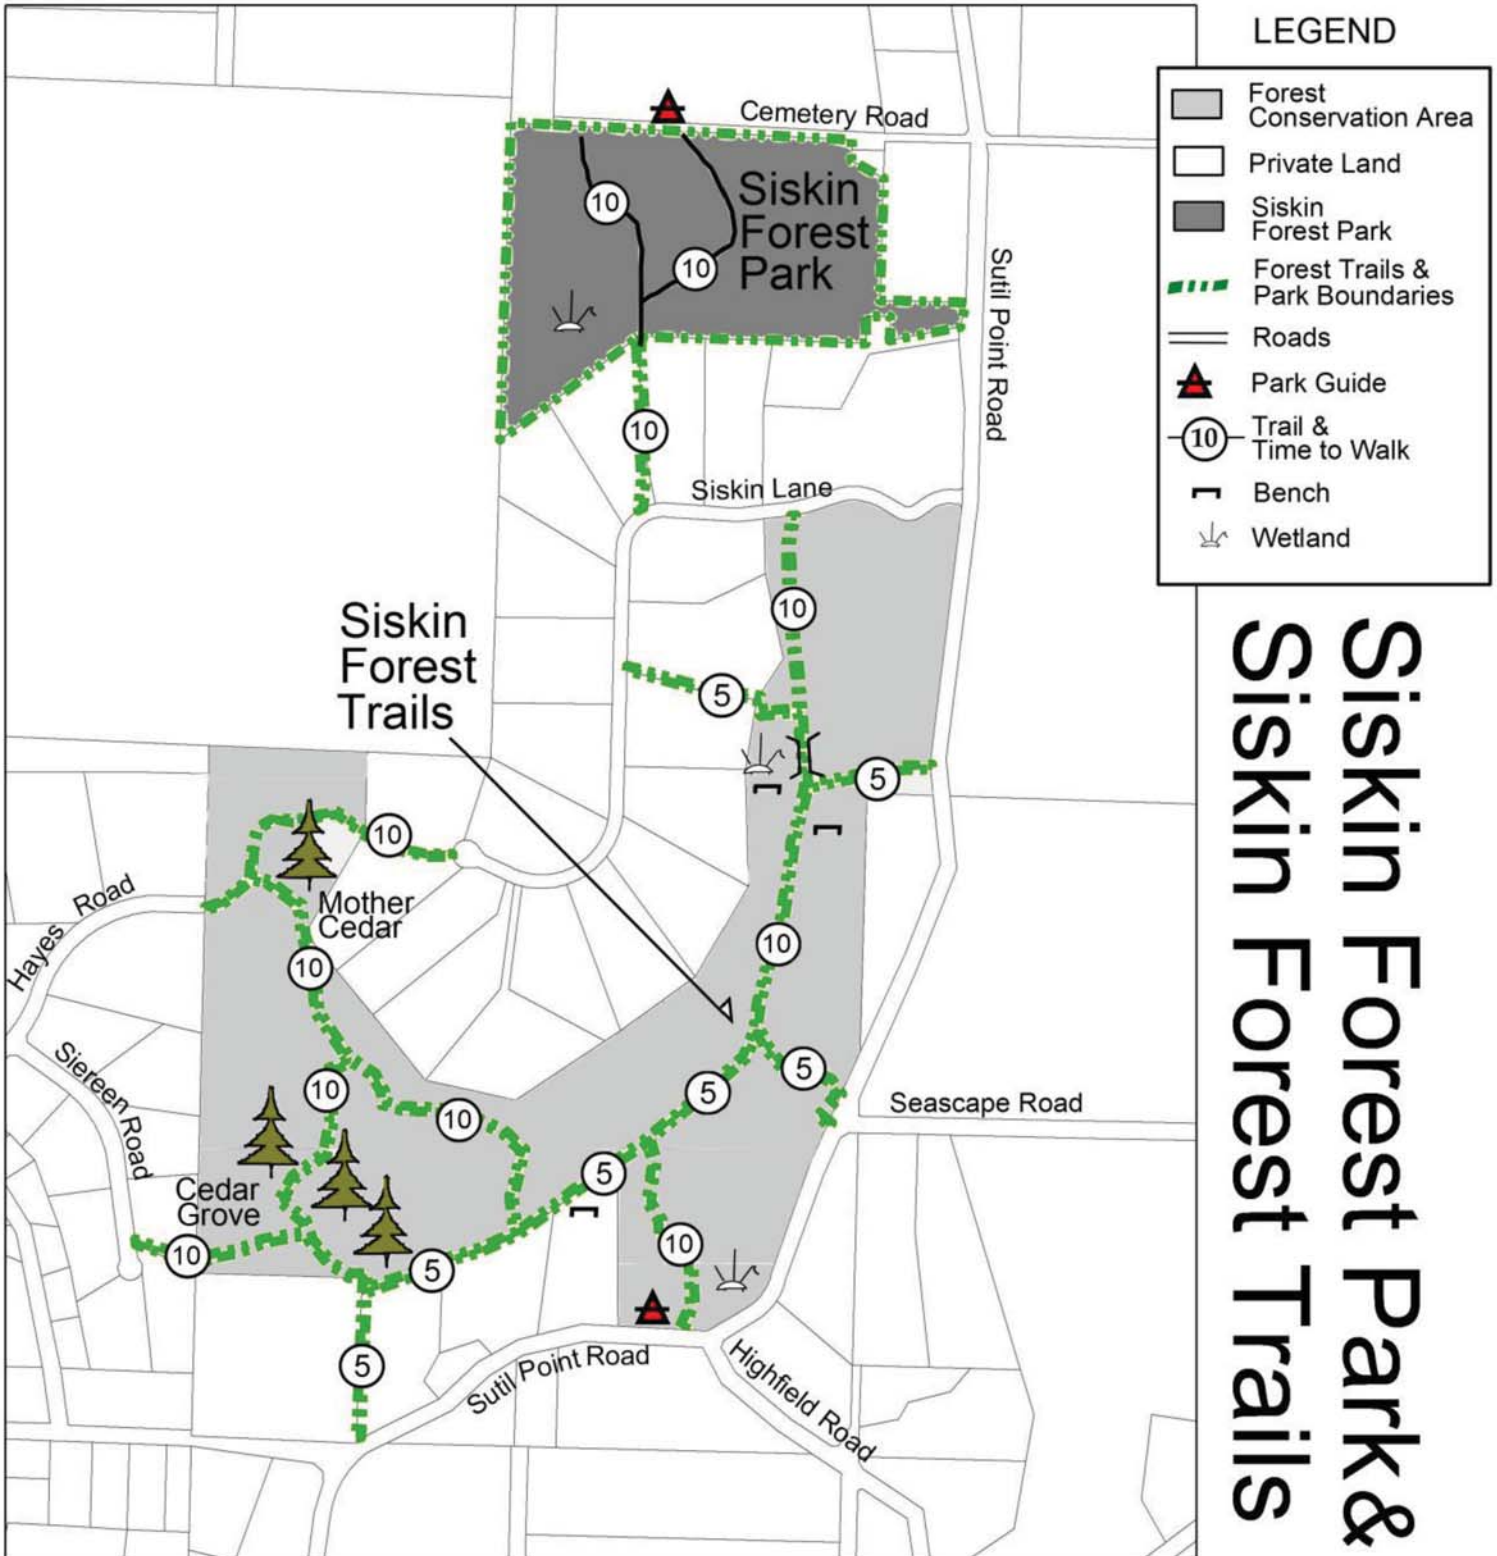

SISKIN FOREST PARK & SISKIN FOREST TRAILS – Strathcona Regional District

PLEASE... STAY ON TRAILS – PACK OUT WHAT YOU PACK IN
 KEEP DOGS ON LEASH & UNDER THEIR OWNERS CONTROL AT ALL TIMES
 NO FIRES ALLOWED AT ANY TIME, BE FIRE SAFE