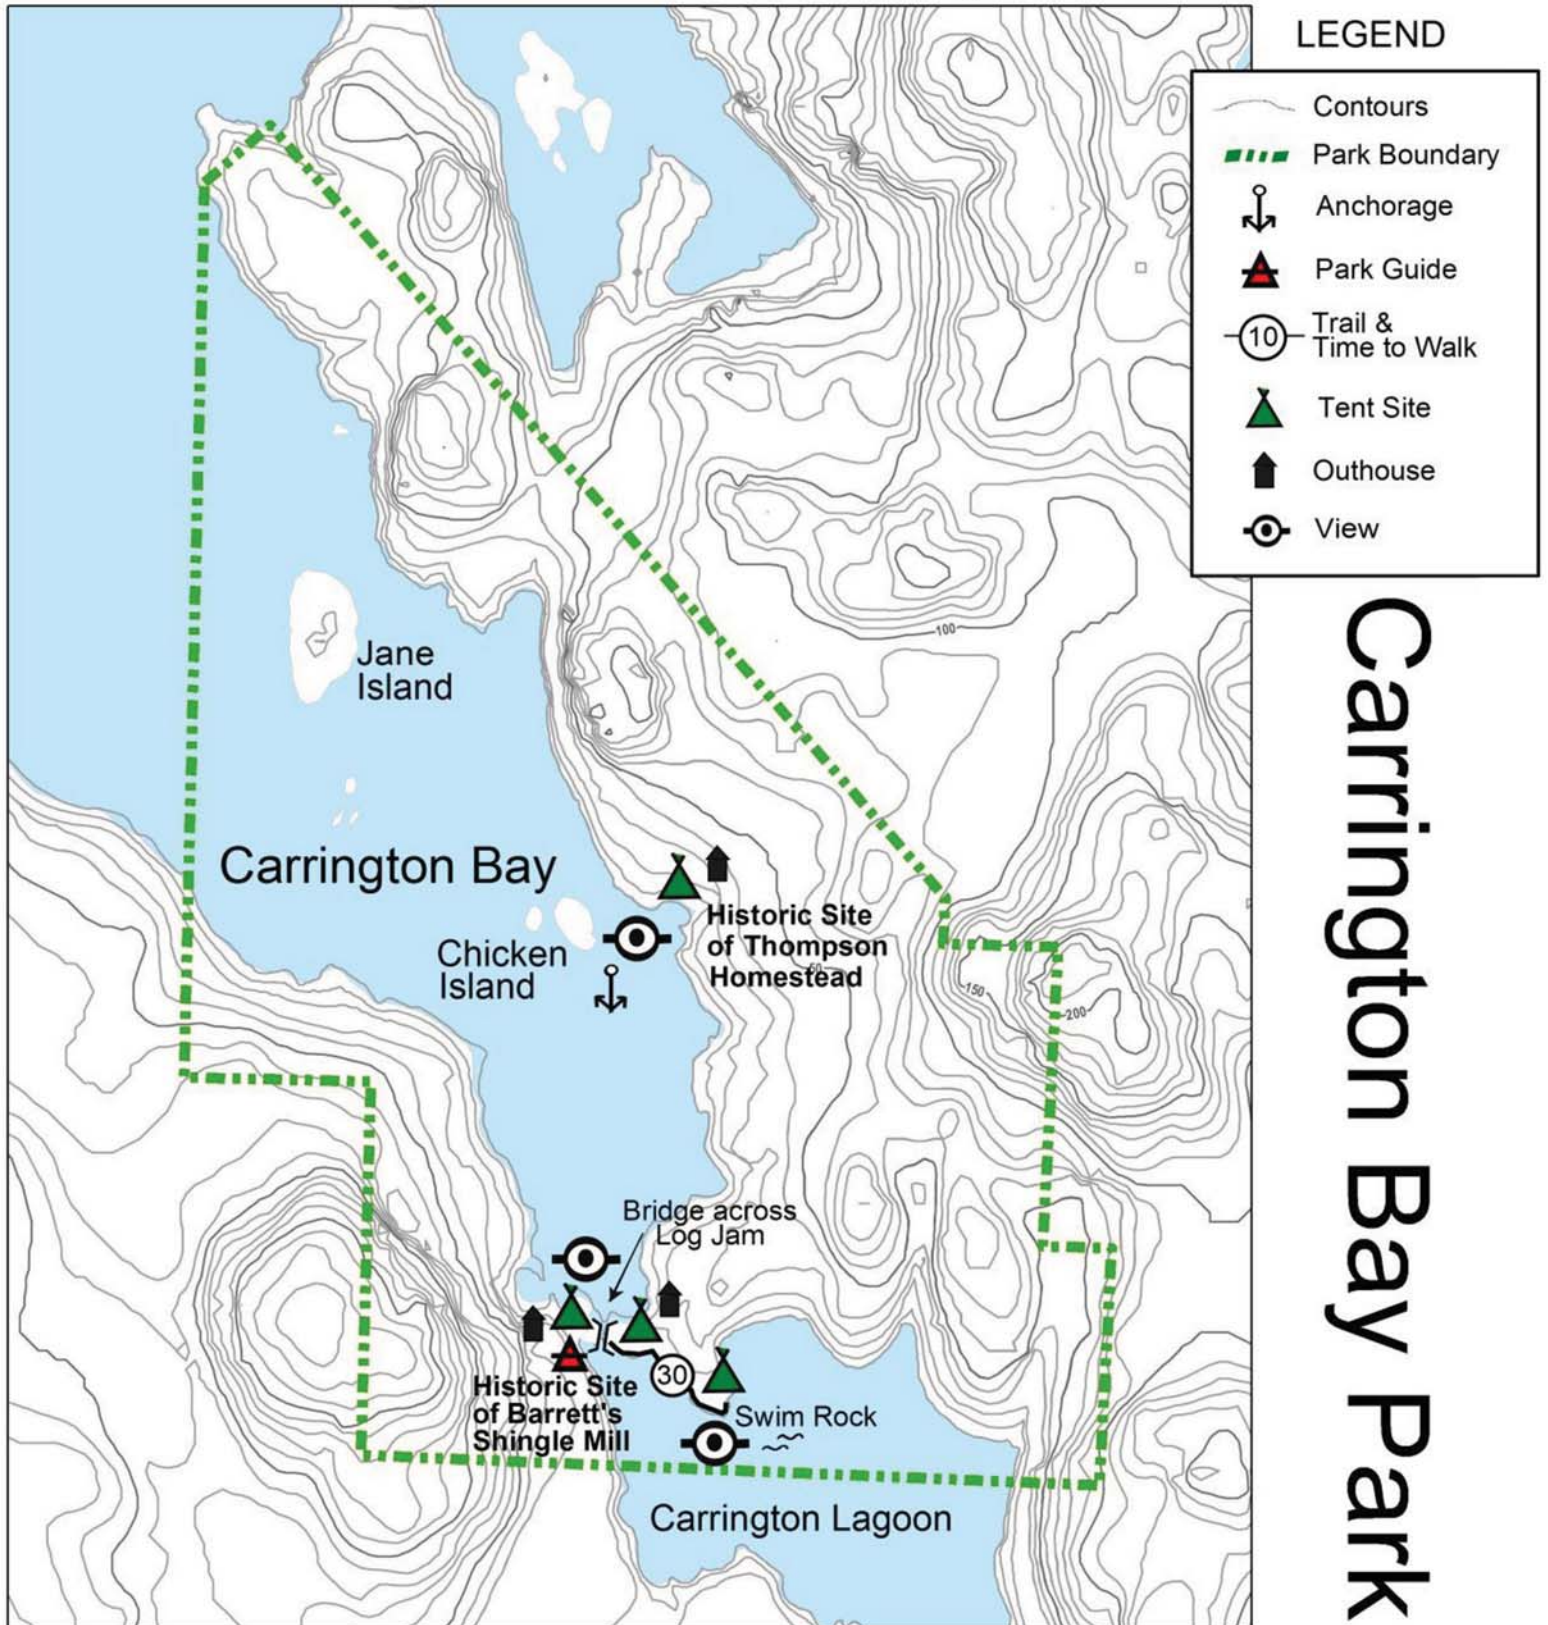

CARRINGTON BAY PARK – Strathcona Regional District

Carrington Bay Park

MARINE ACCESS – PLEASE USE DESIGNATED TENT SITES & OUTHOUSES
STAY ON TRAILS - PACK OUT WHAT YOU PACK IN – DOGS DISCOURAGED
FIRES ONLY IN SEASON AND IN FIRE RINGS